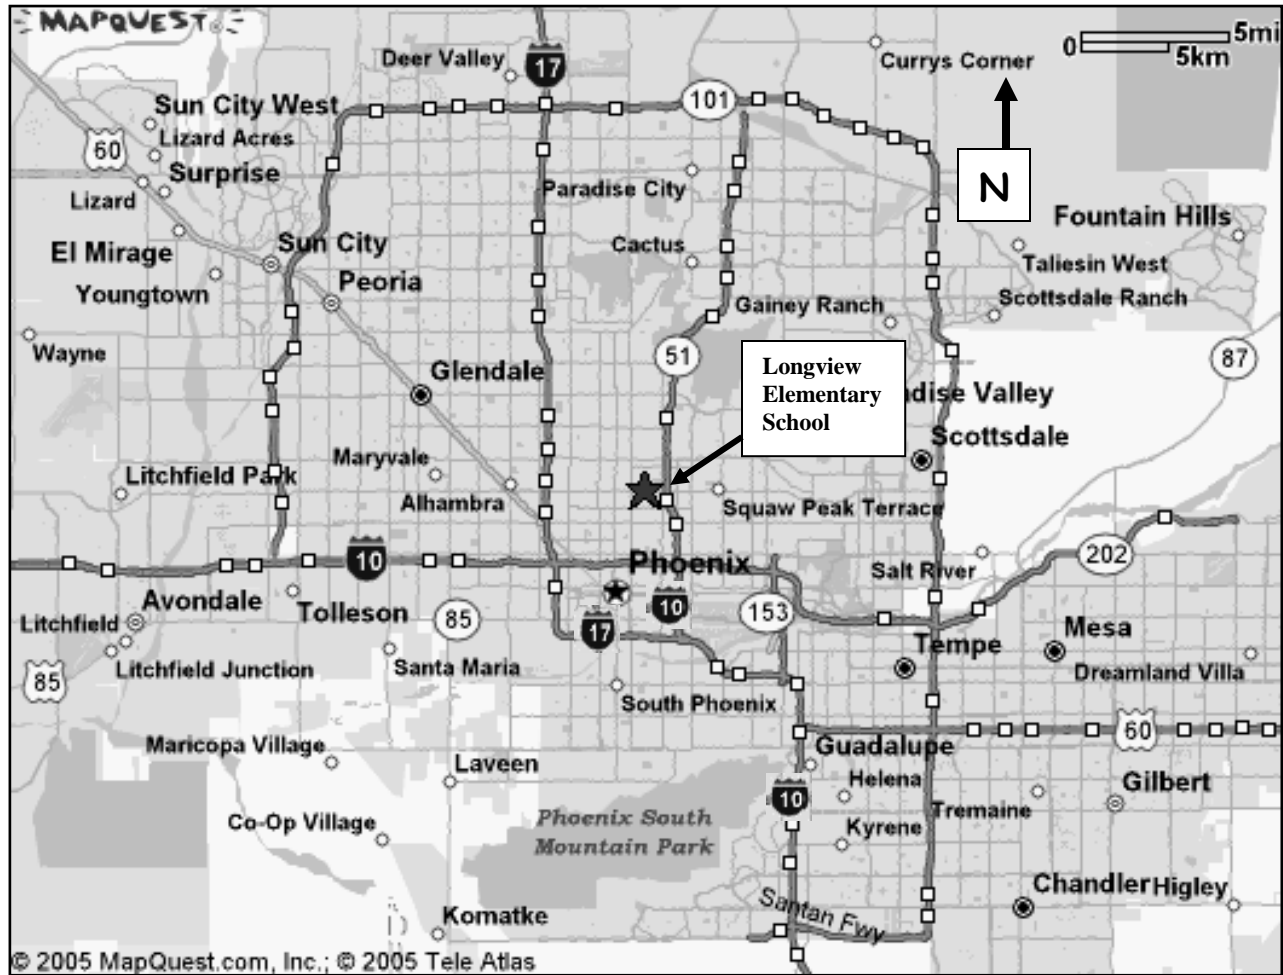

or

Register online at www.azaikido.com

For more information, call or e-mail Don Crawford at:

(480) 456-0995 • AZAikido@cox.net

Map to Seminar on Reverse

Seminar Directions:

From I-17, exit Indian School Rd., then east approx 3.5 miles to 12th St.

From I-10 (Eastbound) exit I-17 north to Indian School Rd., then east approx 3.5 miles to 12th St.

From I-10 (Westbound) exit SR 51 north approx 2.5 miles to Indian School Rd., then west to 12th St.

Longview Elementary School is on the SE corner of 12th St. and Indian School Rd. Follow signs to the Gym entrance.